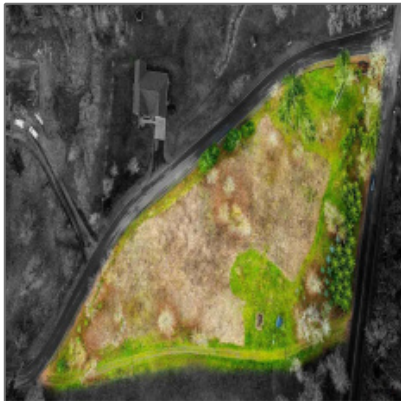

Land (1+ Acre)

- Victory (Lot #5), Lebanon, Oregon 97355

Property Description

A perfect acreage property just waiting for you! Welcome to Fir Grove Estates nestled into the northwestern hills of Lebanon. These lots were created with tranquility, beauty and luxury in mind and they are ready to be the canvas where your dream becomes a reality. Build your masterpiece and enjoy the peace found within the natural setting. Water in place, septic approval obtained and ready for you to break dirt and start your new home. Seller is related to Oregon Real Estate Licensee.

Features

✓ View:	Territorial, Mountain
Approx Lot Sqft:	123,275 Sqft
✓ Lot Type:	Irregular

Basic Details

Property Type:	Land (1+ Acre)
Listing ID:	773932
Status:	Active
Price:	\$210,000
Year Built:	--
Bedrooms:	--
Bathrooms:	--
Square Footage:	--
Lot Size:	2.83 Acre